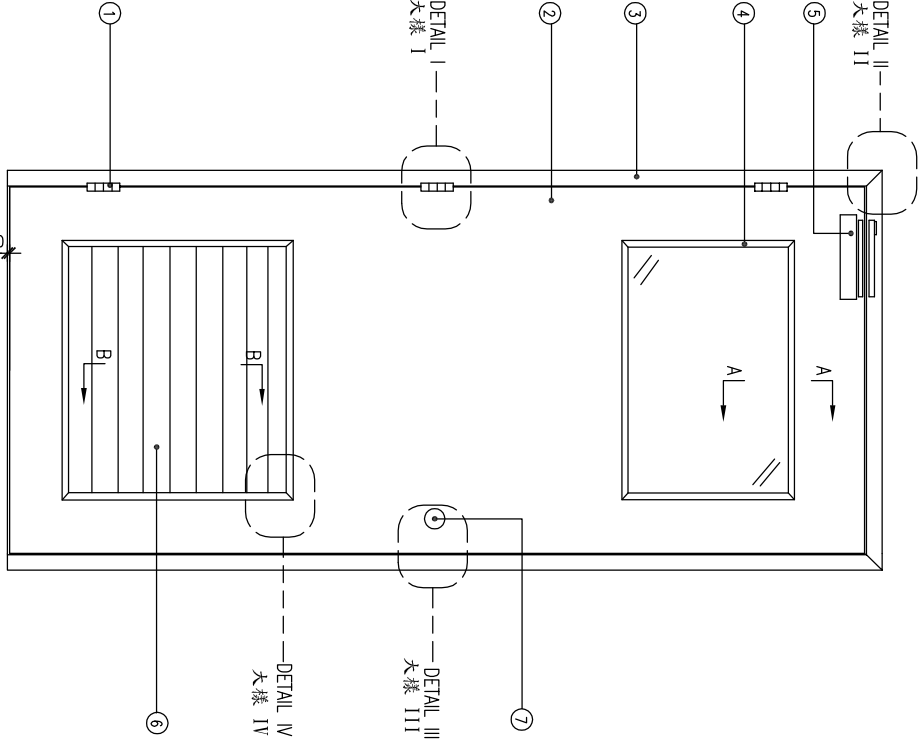

CHUNG TAI
 ROLLER SHUTTERS CO. LTD.
 UNIT 7, G/F, KIN FAT INDUSTRIAL CENTRE,
 KIN FAT ST., TUN MUN, N.T.
 TEL: +852 2465 9323 FAX: +852 2456 1364
 E-mail: info@chungtai-rs.com.hk

6-10mm CLEARANCE
 BETWEEN DOOR LEAF
 AND FLOOR
 門頁離地面6-10mm
 ELEVATION
 立視圖

- | | | | |
|-----------------|---------|----------------|-------|
| 1. DOOR HINGE | 1. 門樞 | 5. DOOR CLOSER | 5. 氣鼓 |
| 2. DOOR LEAF | 2. 門頁 | 6. AIR LOUVER | 6. 百頁 |
| 3. DOOR FRAME | 3. 門框 | 7. DOOR LOCK | 7. 門鎖 |
| 4. VISION PANEL | 4. 透視窗口 | | |

DRAWING NO. : FD_SINGLE LEAF

DRAWING TITLE : COMPONENTS OF SINGLE LEAF FIRE RATED STEEL DOOR

WITH GLAZING PANEL AND AIR LOUVER
 隻掩防火鐵門連玻璃視窗及百頁組件圖